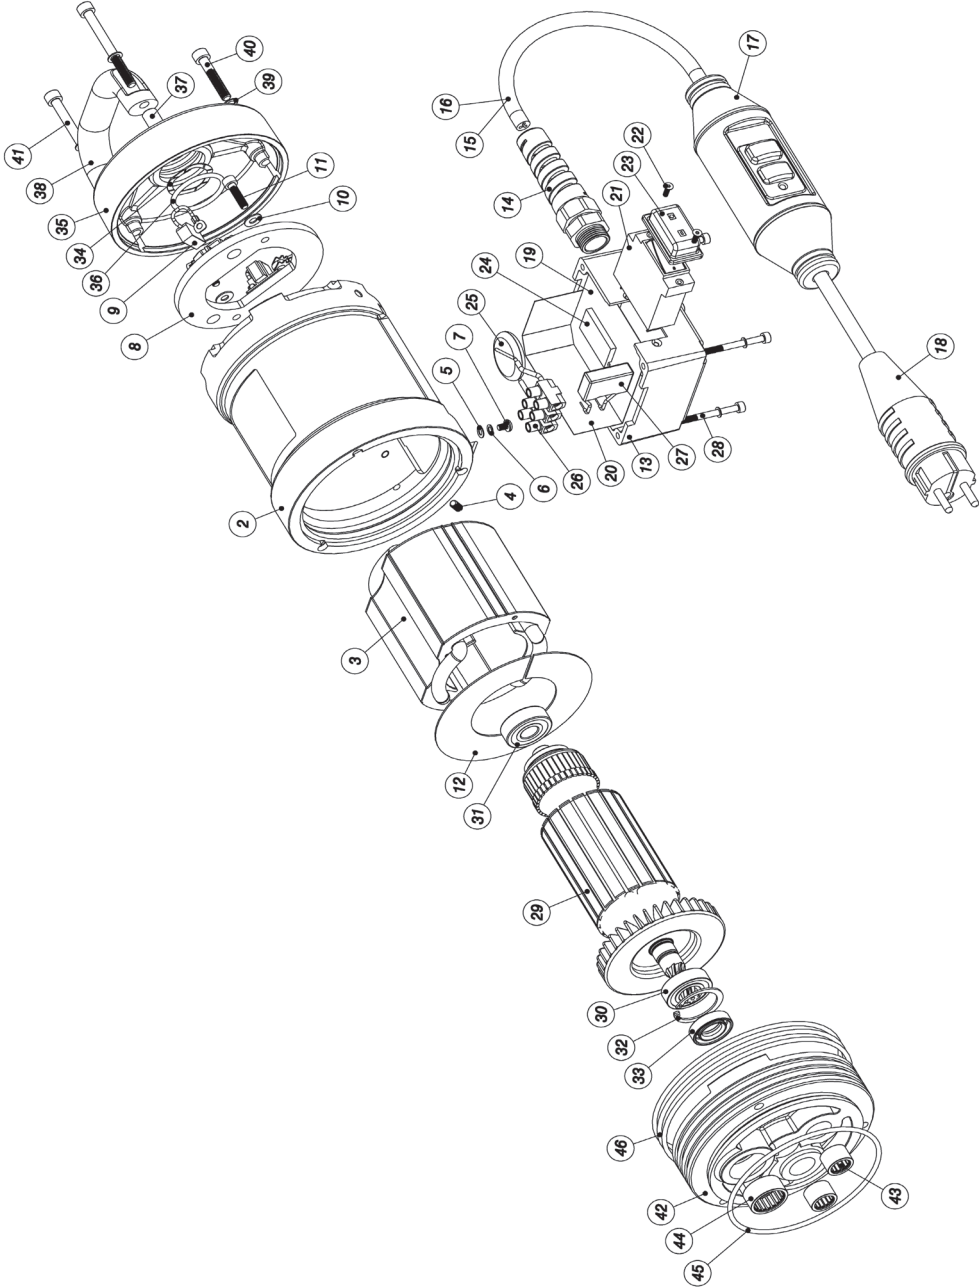

11.0 Spare parts list

11.1 Stone drilling machine complete

Item	Art. No.	Description	No.
1	200924	Stone drilling machine, complete	1
2	200895	Gear, complete	1
3	301342	Motor, complete	1
4	300074	Water connection, complete	1 **
5	800733	Hose, complete	1
6	800028	Sealing ring	3
7	800023	Ball cock, complete	1
8	800020	Nipple	1
9	800040	O ring	1
10	800077	Locking washer	3
11	900318	Allen bolt	5
12	302586	Handle	1
			Wearing parts **

11.2 Motor complete

Item	Art. No.	Description	No.
1	300713	Motor complete	1
2	200839	Motor casing	1
3	401552	Magnet casing	1
4	900011	Set screw	1
5	900229	Washer	1
6	800076	Spring washer	5
7	900412	Slotted pan head screw	1
8	300030	Bush bridge	1
9	800063	Carbon brush	2 **
10	900180	Spring washer	2
11	900332	Hexagon socket head cap screw	2
12	400036	Air baffle disc	1
13	302099	Switch box	1
14	802733	Cable gland	1 **
15	801244	Connection cable complete	1 **
16	801245	Connection cable - M conf.	1
17	802658	Safety switch	1
18	801236	Connection cable - S conf.	1
15	801182	Connection cable complete codiert 1h optional	1
16	800583	Connection cable optional	1
17	900161	Plug 1h optional	1
19	402080	Isolation	1
20	402302	Isolation	1
21	801356	Toggle switch	1
22	900458	Countersunk screw	2
23	800174	Protective cap	1 **
24	401334	Cover plate	1
25	401118	Start-up current limiter, complete	1
26	401119	Lamp-wire connector	1
27	801354	Interference-suppression capacitor	1
28	900704	Hexagon socket head cap screw	4
29	400905	Armature	1
30	900483	Grooved ball bearings	1 **
31	900329	Grooved ball bearings	1 **
32	901094	Locking ring	1 **
33	900708	Shaft sealing ring	1 **
34	800122	Ball bearing compensating disc	1
35	300029	Bearing cap	1
36	800089	O-ring	1 **
37	900674	Sleeve	2
38	302586	Handle	1
39	800077	Spring washer	3
40	900312	Hexagon socket head cap screw	1
41	900318	Hexagon socket head cap screw	2
42	200379	Intermediate cover	1
43	900168	Needle sleeve	2 **
44	900156	Needle sleeve	1 **
45	800083	O-ring	1 **
46	800354	O-ring	3 **