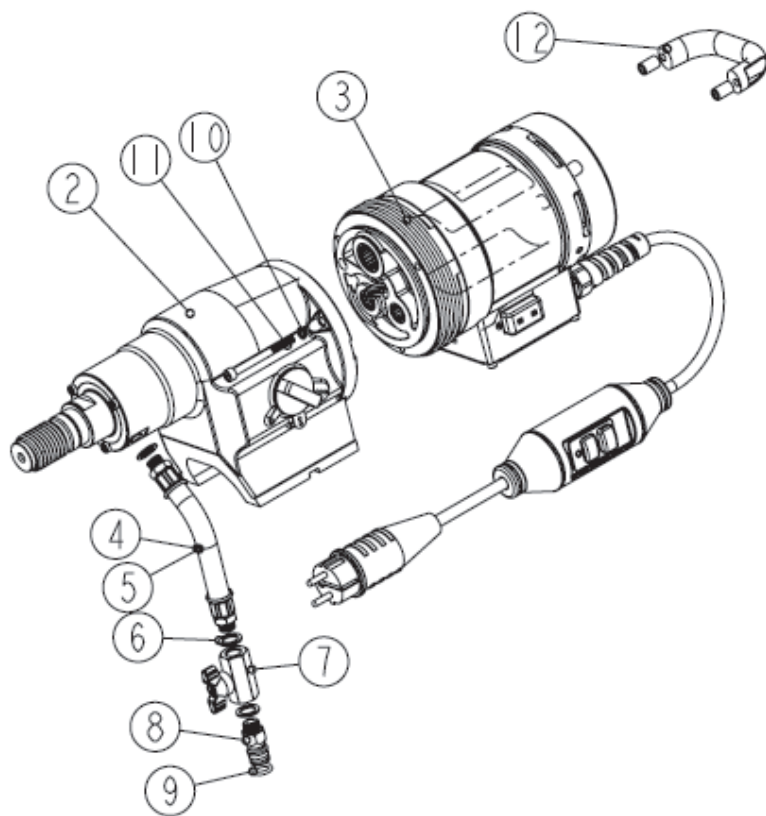

11.0 Spare parts list

11.1 Stone drilling machine complete

Item	Art. No.	Description	No.
1	200924	Stone drilling machine, complete	1
2	200895	Gear, complete	1
3	301342	Motor, complete	1
4	300074	Water connection, complete	1 **
5	800733	Hose, complete	1
6	800028	Sealing ring	3
7	800023	Ball cock, complete	1
8	800020	Nipple	1
9	800040	O ring	1
10	800077	Locking washer	3
11	900318	Allen bolt	5
12	302586	Handle	1
			Wearing parts **

11.2 Motor complete

Item	Art. No.	Description	No.
1	300713	Motor complete	1
2	200839	Motor casing	1
3	401552	Magnet casing	1
4	900011	Set screw	1
5	900229	Washer	1
6	800076	Spring washer	5
7	900412	Slotted pan head screw	1
8	300030	Bush bridge	1
9	800063	Carbon brush	2 **
10	900180	Spring washer	2
11	900332	Hexagon socket head cap screw	2
12	400036	Air baffle disc	1
13	302099	Switch box	1
14	802733	Cable gland	1 **
15	801244	Connection cable complete	1 **
16	801245	Connection cable - M conf.	1
17	802658	Safety switch	1
18	801236	Connection cable - S conf.	1
15	801182	Connection cable complete codiert 1h optional	1
16	800583	Connection cable optional	1
17	900161	Plug 1h optional	1
19	402080	Isolation	1
20	402302	Isolation	1
21	801356	Toggle switch	1
22	900458	Countersunk screw	2
23	800174	Protective cap	1 **
24	401334	Cover plate	1
25	401118	Start-up current limiter, complete	1
26	401119	Lamp-wire connector	1
27	801354	Interference-suppression capacitor	1
28	900704	Hexagon socket head cap screw	4
29	400905	Armature	1
30	900483	Grooved ball bearings	1 **
31	900329	Grooved ball bearings	1 **
32	901094	Locking ring	1 **
33	900708	Shaft sealing ring	1 **
34	800122	Ball bearing compensating disc	1
35	300029	Bearing cap	1
36	800089	O-ring	1 **
37	900674	Sleeve	2
38	302586	Handle	1
39	800077	Spring washer	3
40	900312	Hexagon socket head cap screw	1
41	900318	Hexagon socket head cap screw	2
42	200379	Intermediate cover	1
43	900168	Needle sleeve	2 **
44	900156	Needle sleeve	1 **
45	800083	O-ring	1 **
46	800354	O-ring	3 **