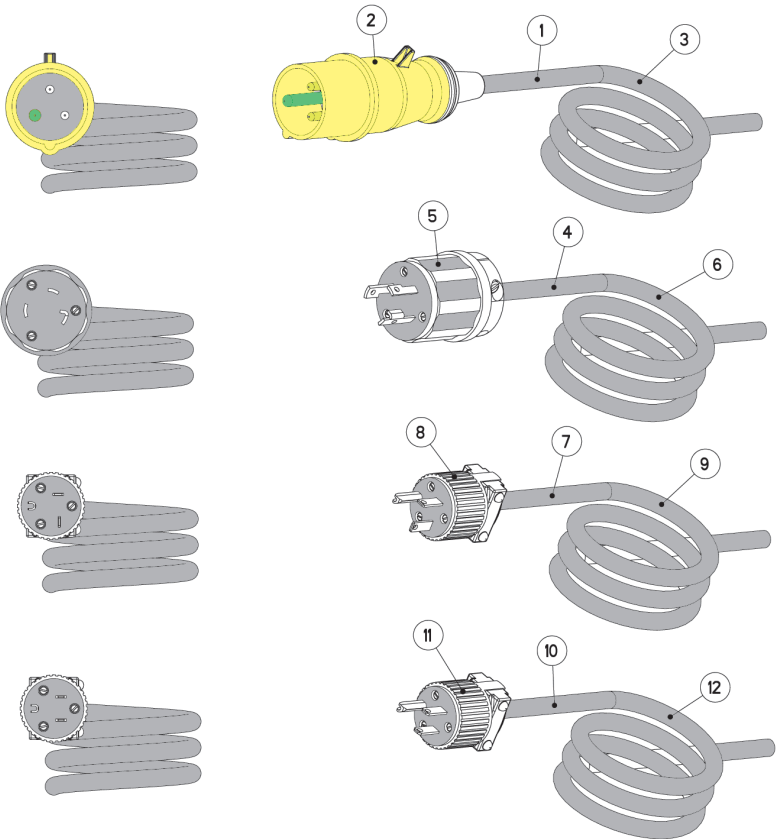

11.4 Connection cables and accessories

Item	Article number	Description	No.
Plugs for UK and standards for type EBM			
1	801462	Connection cable compl. 4h	1
2	900159	Plug, 4h	1
3	801328	Connection cable, finished	1
Plugs for UK and standards for type BBM			
1	801460	Connection cable compl. 4h	1
2	900159	Plug, 4h	1
3	801459	Connection cable, finished	1
Plugs for USA and Japan up to 30 amps for type BBM			
4	801321	Connection cable compl.	1
5	801317	Plug, 30A	1
6	801320	Connection cable, finished	1
Plugs for USA and Japan up to 20 amps for type EBM			
7	801461	Connection cable compl.	1
8	800200	Plug, 15A	1
9	801328	Connection cable, finished	1
Plugs for USA and Japan up to 20 amps for type EBL			
7	803182	Connection cable compl.	1
8	800168	Plug, 20A	1
9	801328	Connection cable, finished	1
Plugs for Australia			
10	802839	Connection cable compl.	1
11	801809	Plug, 15A	1