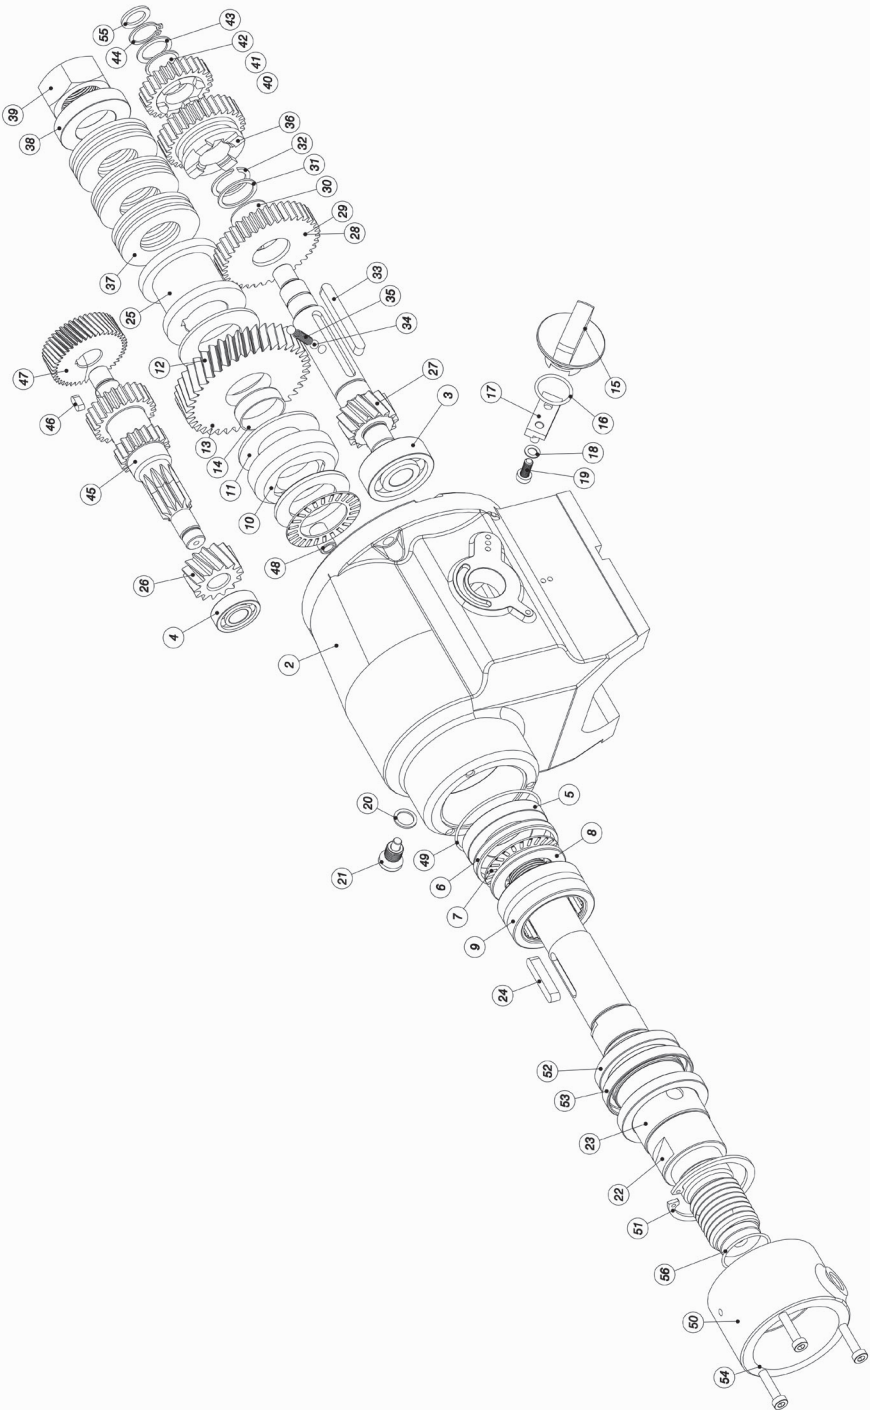

11.3 Gear complete

Item	Art. No.	Description	No.
1	200895	Gear, complete	1
2	100080	Gear casing	1
3	900051	Grooved ball bearings	1 **
4	900495	Grooved ball bearings	1 **
5	900670	Interim washer	1
6	400795	Sleeve	1
7	900669	Axial needle rim	2 **
8	900672	Rotor disc	2 **
9	900671	Needle bearing	1 **
10	300670	Support disc	1
11	400011	Brake disc	2 **
12	401308	Floor wheel, complete	1
13	301051	Floor wheel	1
14	400798	Bearing sleeve	1 **
15	400048	Gear change shaft, complete	1
16	800097	O ring	1 **
17	400096	Gear change lever, complete	1
18	800075	Locking disc	1
19	900354	Allen bolt	1
20	900500	Sealing ring	1 **
21	401637	Sealing screw complete	1
22	301934	Drill spindle, complete	1
22	301220	<i>Drill spindle complete – Asian optional</i>	1
23	401964	Wave protection sleeve	1
23	400002	<i>Wave protection sleeve optional</i>	3
24	900110	Adjusting spring	1
25	400796	Bridge sleeve	1
26	300427	Pump wheel	1
27	301052	Pinion shaft	1
28	401310	Loose wheel 1, complete	1
29	301053	Loose wheel 1	1
30	400082	Bearing sleeve 1	1 **
31	400129	Adjusting washer	1
32	800080	Spring ring	1 **
33	900504	Adjusting spring	1
34	900014	Ball	2
35	800165	Bridge spring	1
36	301054	Gear change wheel	1
37	900663	Disc spring	9
38	401965	Compensation slice	1
39	401966	Hexagonal nut	1
40	401311	Loose wheel 2, complete	1
41	301055	Loose wheel 2	1
42	400083	Bearing sleeve 2	1 **
43	900163	Adjusting washer	1
44	900209	Locking ring	1 **
45	300872	Reduction gear shaft	1
46	900127	Adjusting spring	1
47	401338	Reduction gear wheel	1
48	900674	Bush	1
49	801059	O ring	1 **
50	400797	Connection ring	1
51	800760	Locking ring	1 **
52	900673	Shaft seal	1 **
53	900027	Shaft seal	2 **
54	900675	Allen bolt	3
55	900503	Adjusting washer	1
56	800092	O ring	1 **
57	801019	Gear lubricant oil 0,3 l	1 **

Wearing parts **