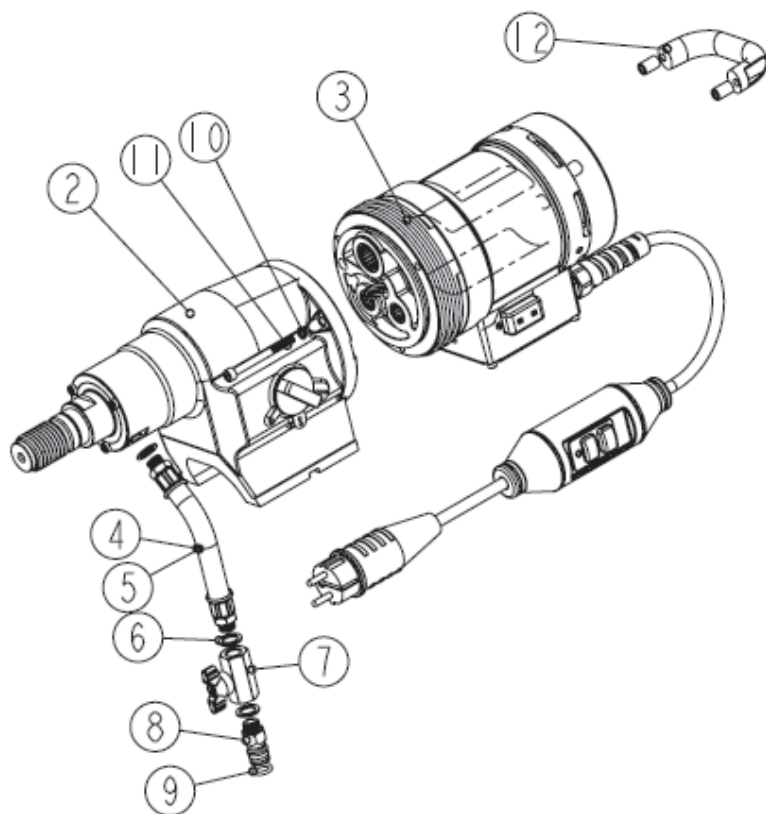

11.0 Spare parts list

11.1 Stone drilling machine complete

Item	Art. No.	Description	No.
1	200664	Stone drilling machine, complete	1
2	200134	Gear, complete	1
3	300713	Motor, complete	1
4	300074	Water connection, complete	1 **
5	800733	Hose, complete	1
6	800028	Sealing ring	3
7	800023	Ball cock, complete	1
8	800020	Nipple	1
9	800040	O ring	1
10	800077	Locking washer	3
11	900318	Allen bolt	5
12	302586	Handle	1
			Wearing parts **

11.2 Motor complete

Item	Art. No.	Description	No.
1	300713	Motor complete	1
2	200839	Motor casing	1
3	401552	Magnet casing	1
4	900011	Set screw	1
5	900229	Washer	1
6	800076	Spring washer	5
7	900412	Slotted pan head screw	1
8	300030	Bush bridge	1
9	800063	Carbon brush	2 **
10	900180	Spring washer	2
11	900332	Hexagon socket head cap screw	2
12	400036	Air baffle disc	1
13	302099	Switch box	1
14	802733	Cable gland	1 **
15	801244	Connection cable complete	1 **
16	801245	Connection cable - M conf.	1
17	802658	Safety switch	1
18	801236	Connection cable - S conf.	1
15	801182	Connection cable complete codiert 1h optional	1
16	800583	Connection cable optional	1
17	900161	Plug 1h optional	1
19	402080	Isolation	1
20	402302	Isolation	1
21	801356	Toggle switch	1
22	900458	Countersunk screw	2
23	800174	Protective cap	1 **
24	401334	Cover plate	1
25	401118	Start-up current limiter, complete	1
26	401119	Lamp-wire connector	1
27	801354	Interference-suppression capacitor	1
28	900704	Hexagon socket head cap screw	4
29	400905	Armature	1
30	900483	Grooved ball bearings	1 **
31	900329	Grooved ball bearings	1 **
32	901094	Locking ring	1 **
33	900708	Shaft sealing ring	1 **
34	800122	Ball bearing compensating disc	1
35	300029	Bearing cap	1
36	800089	O-ring	1 **
37	900674	Sleeve	2
38	302586	Handle	1
39	800077	Spring washer	3
40	900312	Hexagon socket head cap screw	1
41	900318	Hexagon socket head cap screw	2
42	200379	Intermediate cover	1
43	900168	Needle sleeve	2 **
44	900156	Needle sleeve	1 **
45	800083	O-ring	1 **
46	800354	O-ring	3 **