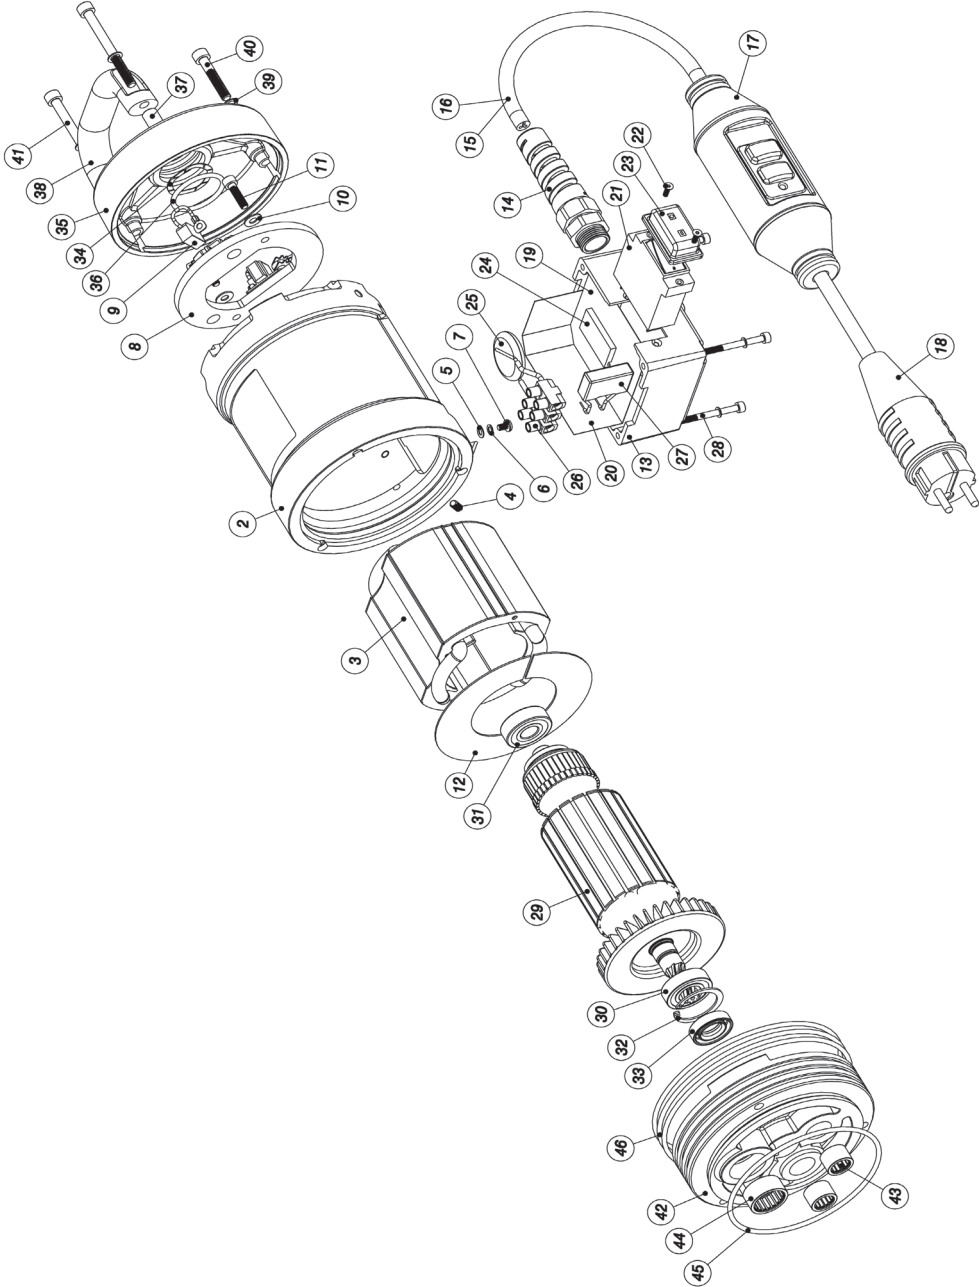

11.0 Spare parts list

11.1 Stone drilling machine complete

Item	Art. No.	Description	No.
1	200664	Stone drilling machine, complete	1
2	200134	Gear, complete	1
3	300713	Motor, complete	1
4	300074	Water connection, complete	1 **
5	800733	Hose, complete	1
6	800028	Sealing ring	3
7	800023	Ball cock, complete	1
8	800020	Nipple	1
9	800040	O ring	1
10	800077	Locking washer	3
11	900318	Allen bolt	5
12	302586	Handle	1
			Wearing parts **

11.2 Motor complete

Item	Art. No.	Description	No.
1	300713	Motor complete	1
2	200839	Motor casing	1
3	401552	Magnet casing	1
4	900011	Set screw	1
5	900229	Washer	1
6	800076	Spring washer	5
7	900412	Slotted pan head screw	1
8	300030	Bush bridge	1
9	800063	Carbon brush	2 **
10	900180	Spring washer	2
11	900332	Hexagon socket head cap screw	2
12	400036	Air baffle disc	1
13	302099	Switch box	1
14	802733	Cable gland	1 **
15	801244	Connection cable complete	1 **
16	801245	Connection cable - M conf.	1
17	802658	Safety switch	1
18	801236	Connection cable - S conf.	1
15	801182	Connection cable complete codiert 1h optional	1
16	800583	Connection cable optional	1
17	900161	Plug 1h optional	1
19	402080	Isolation	1
20	402302	Isolation	1
21	801356	Toggle switch	1
22	900458	Countersunk screw	2
23	800174	Protective cap	1 **
24	401334	Cover plate	1
25	401118	Start-up current limiter, complete	1
26	401119	Lamp-wire connector	1
27	801354	Interference-suppression capacitor	1
28	900704	Hexagon socket head cap screw	4
29	400905	Armature	1
30	900483	Grooved ball bearings	1 **
31	900329	Grooved ball bearings	1 **
32	901094	Locking ring	1 **
33	900708	Shaft sealing ring	1 **
34	800122	Ball bearing compensating disc	1
35	300029	Bearing cap	1
36	800089	O-ring	1 **
37	900674	Sleeve	2
38	302586	Handle	1
39	800077	Spring washer	3
40	900312	Hexagon socket head cap screw	1
41	900318	Hexagon socket head cap screw	2
42	200379	Intermediate cover	1
43	900168	Needle sleeve	2 **
44	900156	Needle sleeve	1 **
45	800083	O-ring	1 **
46	800354	O-ring	3 **