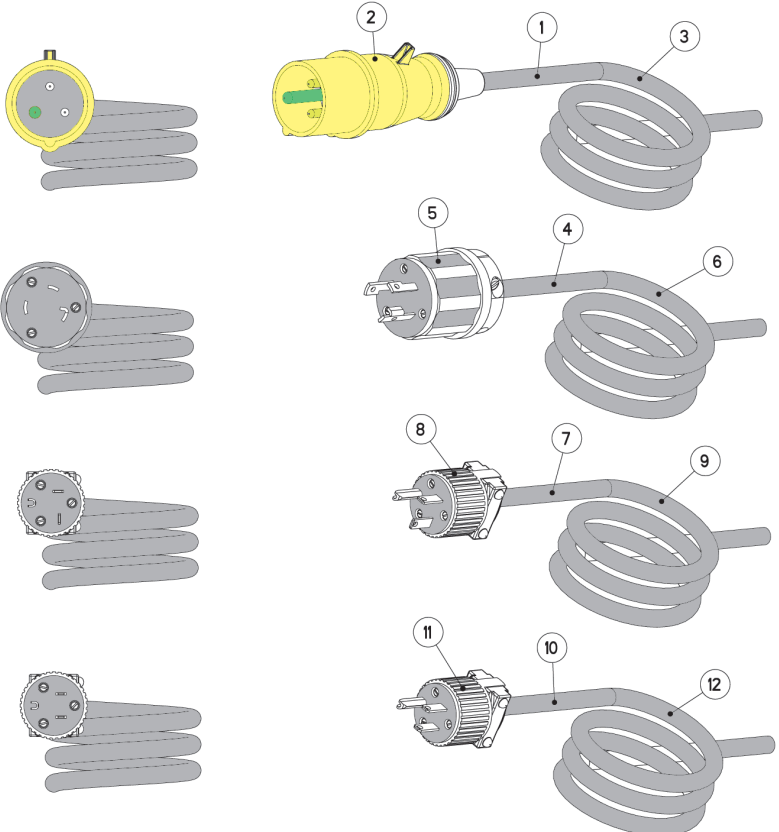

11.4 Connection cables and accessories

Item	Article number	Description	No.
Plugs for UK and standards for type EBM			
1	801462	Connection cable compl. 4h	1
2	900159	Plug, 4h	1
3	801328	Connection cable, finished	1
Plugs for UK and standards for type BBM			
1	801460	Connection cable compl. 4h	1
2	900159	Plug, 4h	1
3	801459	Connection cable, finished	1
Plugs for USA and Japan up to 30 amps for type BBM			
4	801321	Connection cable compl.	1
5	801317	Plug, 30A	1
6	801320	Connection cable, finished	1
Plugs for USA and Japan up to 20 amps for type EBM			
7	801461	Connection cable compl.	1
8	800200	Plug, 15A	1
9	801328	Connection cable, finished	1
Plugs for USA and Japan up to 20 amps for type EBL			
7	803182	Connection cable compl.	1
8	800168	Plug, 20A	1
9	801328	Connection cable, finished	1
Plugs for Australia			
10	802839	Connection cable compl.	1
11	801809	Plug, 15A	1