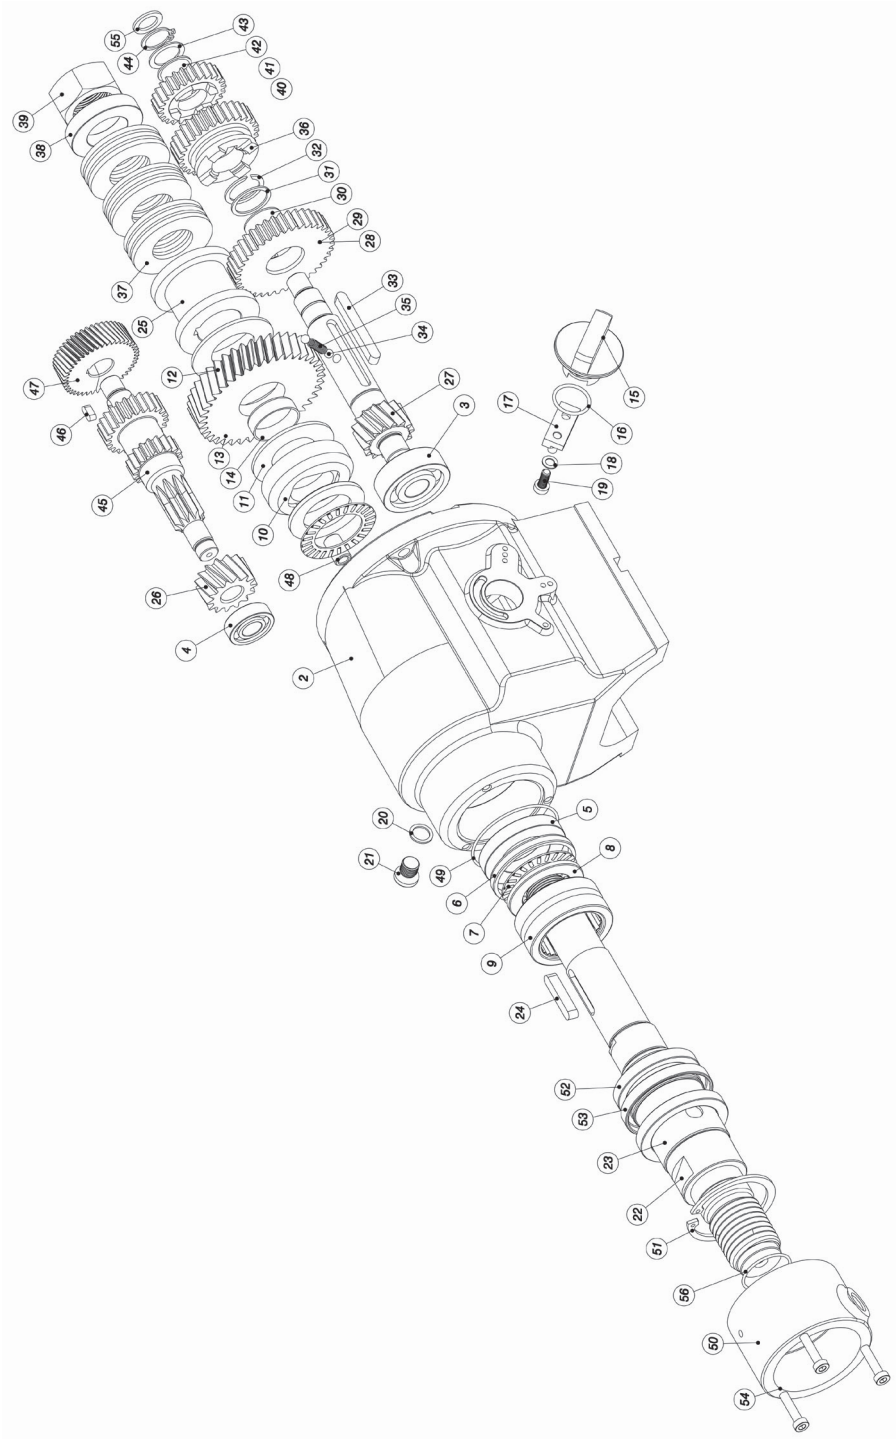

Item	Art. No.	Description	No.
1	200134	Gear, complete	1
2	100080	Gear casing	1
3	900051	Grooved ball bearings	1 **
4	900495	Grooved ball bearings	1 **
5	900670	Interim washer	1
6	400795	Sleeve	1
7	900669	Axial needle rim	2 **
8	900672	Rotor disc	2 **
9	900671	Needle bearing	1 **
10	300670	Support disc	1
11	400011	Brake disc	2 **
12	401308	Floor wheel, complete	1
13	301051	Floor wheel	1
14	400798	Bearing sleeve	1 **
15	400048	Gear change shaft, complete	1
16	800097	O ring	1 **
17	400096	Gear change lever, complete	1
18	800075	Locking disc	1
19	900354	Allen bolt	1
20	900500	Sealing ring	1 **
21	900498	Sealing screw	1
22	301934	Drill spindle, complete	1
23	401964	Wave protection sleeve	1
23	400002	Wave protection sleeve optional	3
22	301203	Drill spindle complete – Pixie optional	1
22	301220	Drill spindle complete – Asien optional	1
24	900110	Adjusting spring	1
25	400796	Bridge sleeve	1
26	300427	Pump wheel	1
27	301052	Pinion shaft	1
28	401310	Loose wheel 1, complete	1
29	301053	Loose wheel 1	1
30	400082	Bearing sleeve 1	1 **
31	400129	Adjusting washer	1
32	800080	Spring ring	1 **
33	900504	Adjusting spring	1
34	900014	Ball	2
35	800165	Bridge spring	1
36	301054	Gear change wheel	1
37	900663	Disc spring	9
38	401965	Compensation slice	1
39	401966	Hexagonal nut	1
40	401311	Loose wheel 2, complete	1
41	301055	Loose wheel 2	1
42	400083	Bearing sleeve 2	1 **
43	900163	Adjusting washer	1
44	900209	Locking ring	1 **
45	300872	Reduction gear shaft	1
46	900127	Adjusting spring	1
47	300754	Reduction gear wheel	1
48	900674	Bush	1
49	801059	O ring	1 **
50	400797	Connection ring	1
51	800760	Locking ring	1 **
52	900673	Shaft seal	1 **
53	900027	Shaft seal	2 **
54	900675	Allen bolt	3
55	900503	Adjusting washer	1
56	800092	O ring	1 **
57	801019	Gear lubricant oil 0,3 l	1 **

Wearing parts **