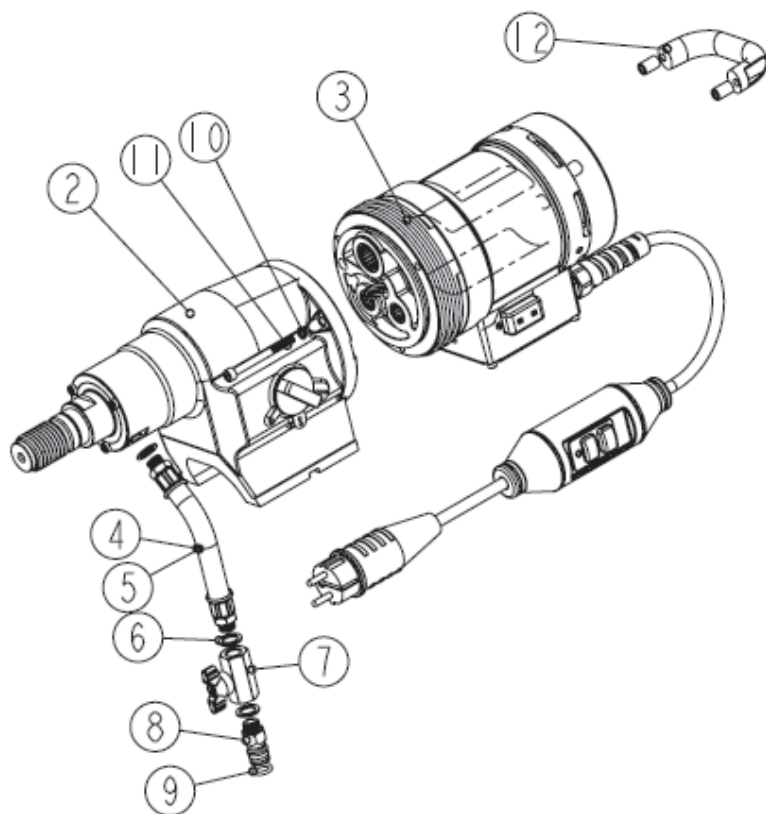

11.0 Spare parts list

11.1 Stone drilling machine complete

Item	Art. No.	Description	No.
1	200482	Stone drilling machine complete	1
2	200493	Gear complete	1
3	300713	Motor complete	1
4	300074	Water connection complete	1 **
5	800733	Hose complete	1
6	800028	Sealing ring	3
7	800023	Ball cock complete	1
8	800020	Slot-in nipple	1
9	800040	O-ring	1
10	800077	Locking ring	3
11	900318	Hexagon socket head cap screw	5
12	302586	Handle	1
			Wearing parts**

11.2 Motor complete

Item	Art. No.	Description	No.
1	300713	Motor complete	1
2	200839	Motor casing	1
3	401552	Magnet casing	1
4	900011	Set screw	1
5	900229	Washer	1
6	800076	Spring washer	5
7	900412	Slotted pan head screw	1
8	300030	Bush bridge	1
9	800063	Carbon brush	2 **
10	900180	Spring washer	2
11	900332	Hexagon socket head cap screw	2
12	400036	Air baffle disc	1
13	302099	Switch box	1
14	802733	Cable gland	1 **
15	801244	Connection cable complete	1 **
16	801245	Connection cable - M conf.	1
17	802658	Safety switch	1
18	801236	Connection cable - S conf.	1
15	801182	Connection cable complete codiert 1h optional	1
16	800583	Connection cable optional	1
17	900161	Plug 1h optional	1
19	402080	Isolation	1
20	402302	Isolation	1
21	801356	Toggle switch	1
22	900458	Countersunk screw	2
23	800174	Protective cap	1 **
24	401334	Cover plate	1
25	401118	Start-up current limiter, complete	1
26	401119	Lamp-wire connector	1
27	801354	Interference-suppression capacitor	1
28	900704	Hexagon socket head cap screw	4
29	400905	Armature	1
30	900483	Grooved ball bearings	1 **
31	900329	Grooved ball bearings	1 **
32	901094	Locking ring	1 **
33	900708	Shaft sealing ring	1 **
34	800122	Ball bearing compensating disc	1
35	300029	Bearing cap	1
36	800089	O-ring	1 **
37	900674	Sleeve	2
38	302586	Handle	1
39	800077	Spring washer	3
40	900312	Hexagon socket head cap screw	1
41	900318	Hexagon socket head cap screw	2
42	200379	Intermediate cover	1
43	900168	Needle sleeve	2 **
44	900156	Needle sleeve	1 **
45	800083	O-ring	1 **
46	800354	O-ring	3 **