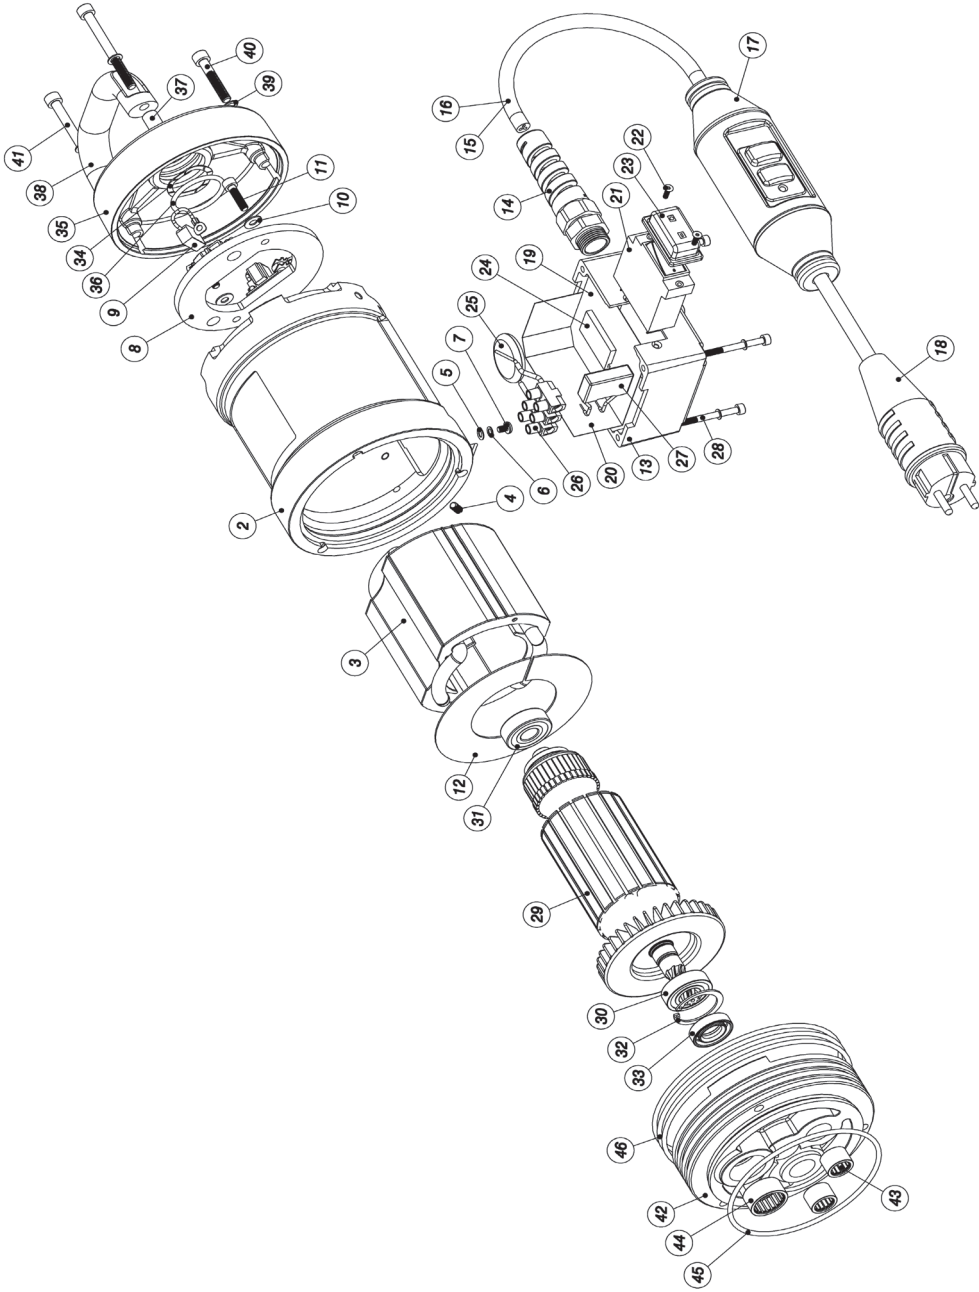

11.0 Spare parts list

11.1 Stone drilling machine complete

Item	Art. No.	Description	No.
1	200482	Stone drilling machine complete	1
2	200493	Gear complete	1
3	300713	Motor complete	1
4	300074	Water connection complete	1 **
5	800733	Hose complete	1
6	800028	Sealing ring	3
7	800023	Ball cock complete	1
8	800020	Slot-in nipple	1
9	800040	O-ring	1
10	800077	Locking ring	3
11	900318	Hexagon socket head cap screw	5
12	302586	Handle	1
			Wearing parts**

11.2 Motor complete

Item	Art. No.	Description	No.
1	300713	Motor complete	1
2	200839	Motor casing	1
3	401552	Magnet casing	1
4	900011	Set screw	1
5	900229	Washer	1
6	800076	Spring washer	5
7	900412	Slotted pan head screw	1
8	300030	Bush bridge	1
9	800063	Carbon brush	2 **
10	900180	Spring washer	2
11	900332	Hexagon socket head cap screw	2
12	400036	Air baffle disc	1
13	302099	Switch box	1
14	802733	Cable gland	1 **
15	801244	Connection cable complete	1 **
16	801245	Connection cable - M conf.	1
17	802658	Safety switch	1
18	801236	Connection cable - S conf.	1
15	801182	Connection cable complete codiert 1h optional	1
16	800583	Connection cable optional	1
17	900161	Plug 1h optional	1
19	402080	Isolation	1
20	402302	Isolation	1
21	801356	Toggle switch	1
22	900458	Countersunk screw	2
23	800174	Protective cap	1 **
24	401334	Cover plate	1
25	401118	Start-up current limiter, complete	1
26	401119	Lamp-wire connector	1
27	801354	Interference-suppression capacitor	1
28	900704	Hexagon socket head cap screw	4
29	400905	Armature	1
30	900483	Grooved ball bearings	1 **
31	900329	Grooved ball bearings	1 **
32	901094	Locking ring	1 **
33	900708	Shaft sealing ring	1 **
34	800122	Ball bearing compensating disc	1
35	300029	Bearing cap	1
36	800089	O-ring	1 **
37	900674	Sleeve	2
38	302586	Handle	1
39	800077	Spring washer	3
40	900312	Hexagon socket head cap screw	1
41	900318	Hexagon socket head cap screw	2
42	200379	Intermediate cover	1
43	900168	Needle sleeve	2 **
44	900156	Needle sleeve	1 **
45	800083	O-ring	1 **
46	800354	O-ring	3 **