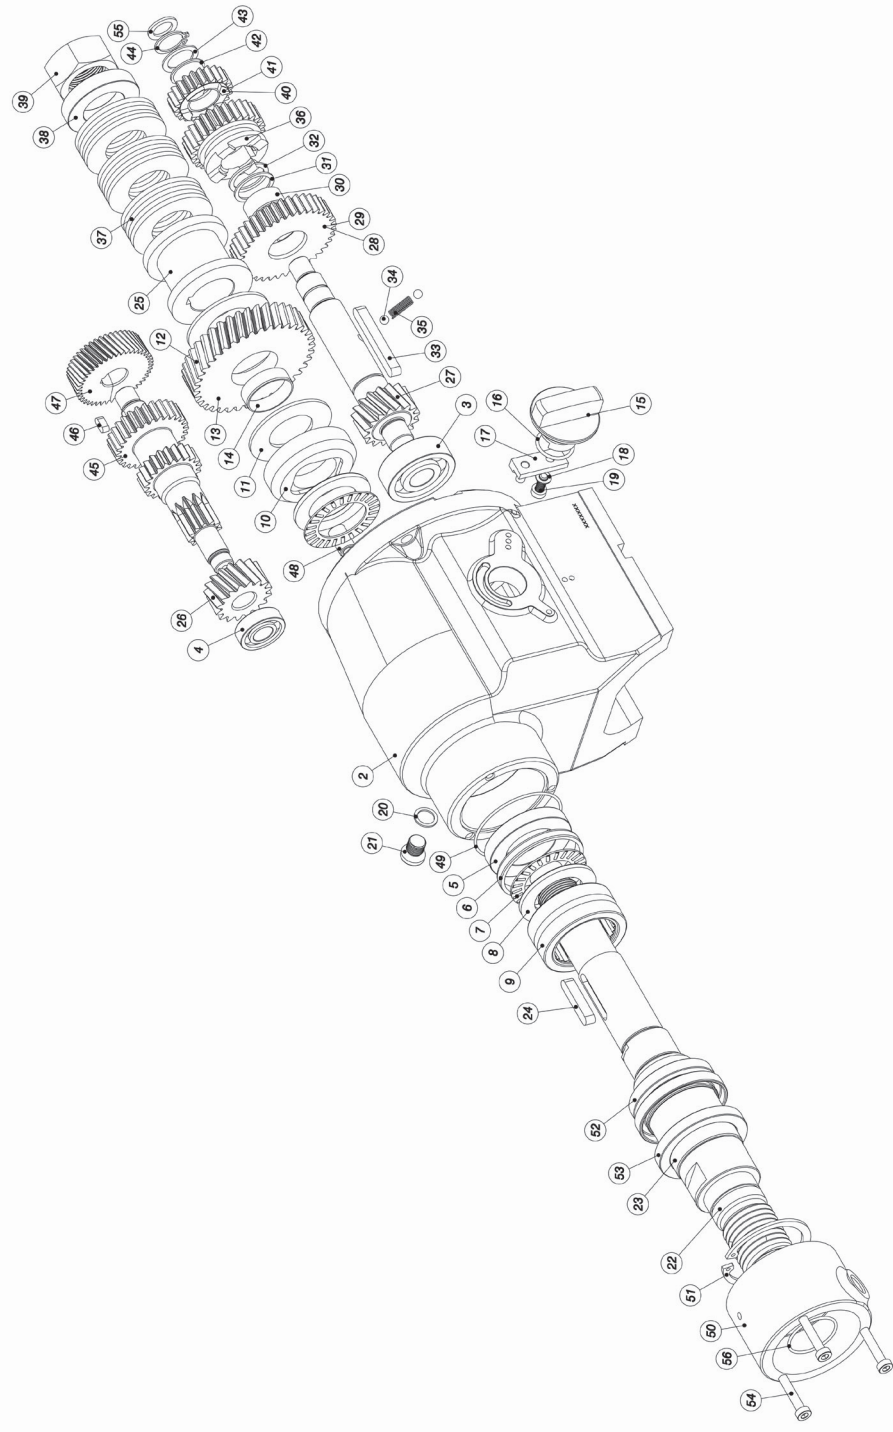

11.3 Gear complete

Item	Art. No.	Description	No.
1	200493	Gear complete	1
2	100067	Gear casing	1
3	900051	Grooved ball bearings	1 **
4	900495	Grooved ball bearings	1 **
5	900670	Interim washer	1
6	400795	Sleeve	1
7	900669	Axial needle rim	2 **
8	900672	Rotor disc	2 **
9	900671	Needle bearing	1 **
10	300670	Support disc	1
11	400011	Brake disc	2 **
12	400799	Floor wheel, complete	1
13	300668	Floor wheel	1
14	400798	Bearing sleeve	1 **
15	400048	Gear change shaft, complete	1
16	800097	O ring	1 **
17	400096	Gear change lever, complete	1
18	800075	Locking disc	1
19	900354	Allen bolt	1
20	900500	Sealing ring	1 **
21	900498	Sealing screw	1
22	301934	Drill spindle, complete	1
23	401964	Wave protection sleeve	1
23	400002	Wave protection sleeve optional	3
22	301203	Drill spindle, complete – Pixie optional	1
24	900110	Adjusting spring	1
25	400796	Bridge sleeve	1
26	300671	Pump wheel	1
27	300666	Pinion shaft	1
28	400851	Loose wheel 1, complete	1
29	300667	Loose wheel 1	1
30	400082	Bearing sleeve 1	1 **
31	400129	Adjusting washer	1
32	800080	Spring ring	1 **
33	900504	Adjusting spring	1
34	900014	Ball	2
35	800165	Bridge spring	1
36	300679	Gear change wheel	1
37	900663	Disc spring	9
38	401965	Compensation slice	1
39	401966	Hexagonal nut	1
40	400852	Loose wheel 2, complete	1
41	300669	Loose wheel 2	1
42	400083	Bearing sleeve 2	1 **
43	900163	Adjusting washer	1
44	900209	Locking ring	1 **
45	300217	Reduction gear shaft	1
46	900127	Adjusting spring	1
47	300754	Reduction gear wheel	1
48	900674	Bush	1
49	801059	O-ring	1 **
50	400797	Connection ring	1
51	800760	Locking ring	1 **
52	900673	Shaft seal	1 **
53	900027	Shaft seal	2 **
54	900675	Allen bolt	3
55	900503	Adjusting washer	1
56	800092	O-ring	1 **
57	801019	Gear lubricant oil 0,3 l	1 **

Wearing parts**