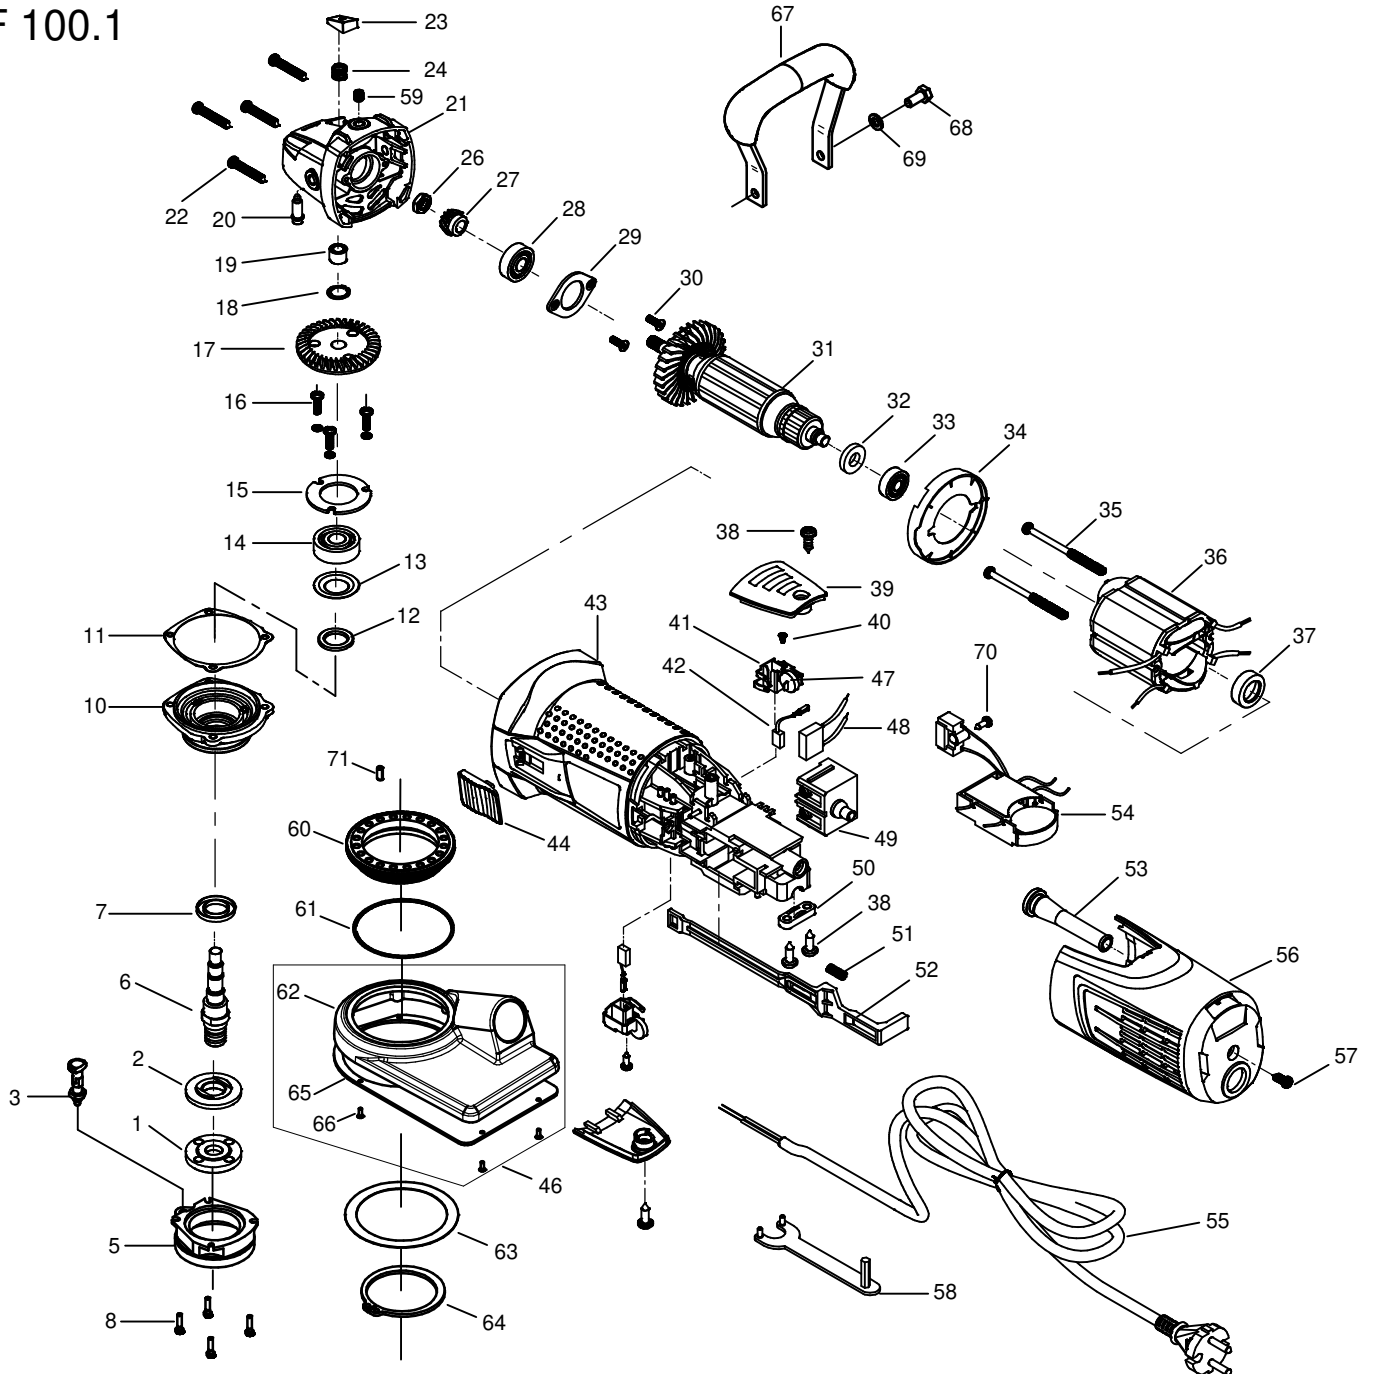

## 06535000 - EOF\_100.1 Version: 01

as of serial no.: 2019 0121 - 2019 0228 and also as of serial no.: 2019 0301

Pos.	Description	Item No.	pc.	Pos.	Description	Item No.	pc.
1	Clamp nut	66534001	1	53	Cable grommet	66534053	1
2	Guide washer	66534002	1	54	Elektronic 230V	66534054	1
3	Snap bolt	76531587	1	55	Connecting cable 2x1mm <sup>2</sup> 3m	80600470	1
5	Flange	76535586	1	56	Cover	66534056	1
6	Work spindle	66534006	1	57	Screw 3,9x16	80201115	1
7	Dust protection	66534007	1	58	Face spanner	66534058	1
8	Screw M4x16	80201450	4	59	Threaded pin M8x8	80201427	1
10	Gearbox cover	66534010	1	60	Adjusting ring	76534580	1
11	Gearbox seal	66534011	1	61	O-ring 85x1,78	83000000	1
12	Felt ring 16,8x24x2	66534012	1	62	Suction hood	76534640	1
13	Disc	66534013	1	63	Shim ring 80x100x0,5	80201544	1
14	Grooved ball bearing 6201 2RS	80410100	1	64	Retaining ring 80x2,5	80201543	1
15	Bearing cover	66534015	1	65	Support plate	76561645	1
16	Screw M4x10	80201201	3	66	Screw 3x8	80201552	7
17	Wheel	66534017	1	67	Handle	755A1590	1
18	Retaining ring 10x1	80201305	1	68	Screw M8x16	655A1035	2
19	Needle sleeve HK0810	80420110	1	69	Spring lock washer 8	80201309	2
20	Spindle lock	66534020	1	70	Screw 2,9x9,5	80201251	1
21	Gearbox housing	66534021	1	71	Locking pin 5x10	80200562	1
22	Screw 3,9x32	66534022	4				
23	Locking knob	66534023	1				
24	Spring	66534024	1				
26	Nut M8	80201006	1				
27	Pinion	66534027	1				
28	Grooved ball bearing 6000 2RSL C3	80410029	1				
29	Bearing cover	66534029	1				
30	Screw M5x10	80201094	2				
31	Rotor, compl. 230V	66534031	1				
32	Magnet	66534032	1				
33	Grooved ball bearing 608 2RSL C3	80410026	1				
34	Air guiding washer	66534034	1				
35	Screw 3,9x74	66811029	2				
36	Stator, compl. 230V	66534036	1				
37	Bearing cap	66534037	1				
38	Screw 3,9x13	80201261	4				
39	Brush holder cover	66534039	2				
40	Screw 2,9x6,5	80201142	2				
41	Brush holder, compl.	66534041	2				
42	Carbon brush 6x11x14	66534042	2				
43	Motor housing	66534043	1				
44	Switch knob	66534044	1				
46	Hood, compl.	7653464U	1				
47	Spring	66534047	2				
48	Capacitor	66534048	1				
49	Switch	80600502	1				
50	Wire locking flange	66534050	1				
51	Spring	66534051	1				
52	Slider	66534052	1				