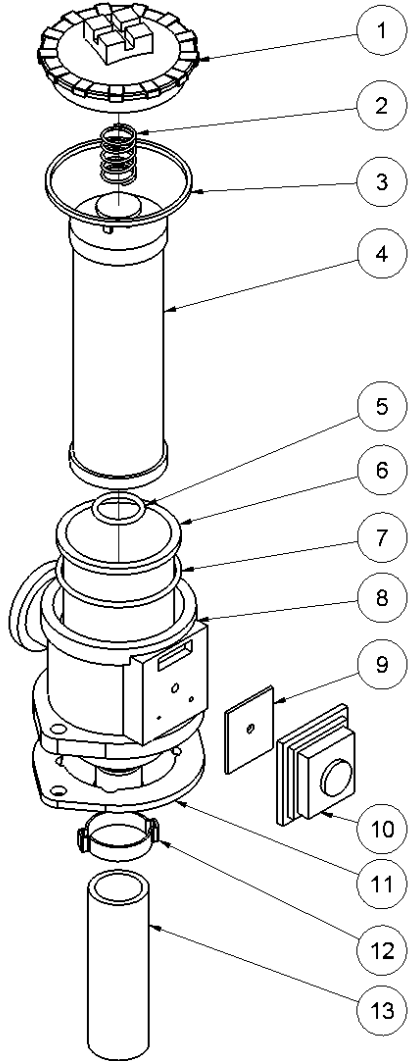

HPP18E spare parts list

From serial No. 13912

Fig. 5

Pos.	Part No.	Description	Pcs.
1	9421189	Filter cover	1
2	9421193	Filter spring	1
3	9421502	Seal f/filter cover <i>Included in 9421188</i>	1
4	9421190	Filter element	1
5	-	O-ring $\varnothing 3 \times 22$ <i>Included in 9421188</i>	1
6	-	Filter cup	1
7	-	O-ring $\varnothing 3 \times 60$ <i>Included in 9421188</i>	1
8	-	Filter housing	1
9	9422041	Ventilation filter	1
10	9422042	Cover f/ventilation filter	1
11	-	Seal <i>Included in 9421188</i>	1
12	7621789	Hose clamp	1
13	9022043	Filter hose	1
-	9421188	Seal kit filter <i>Pos. 3, 5, 7 and 11</i>	1
-	8421092	Filter complete <i>Pos. 1-13</i>	1