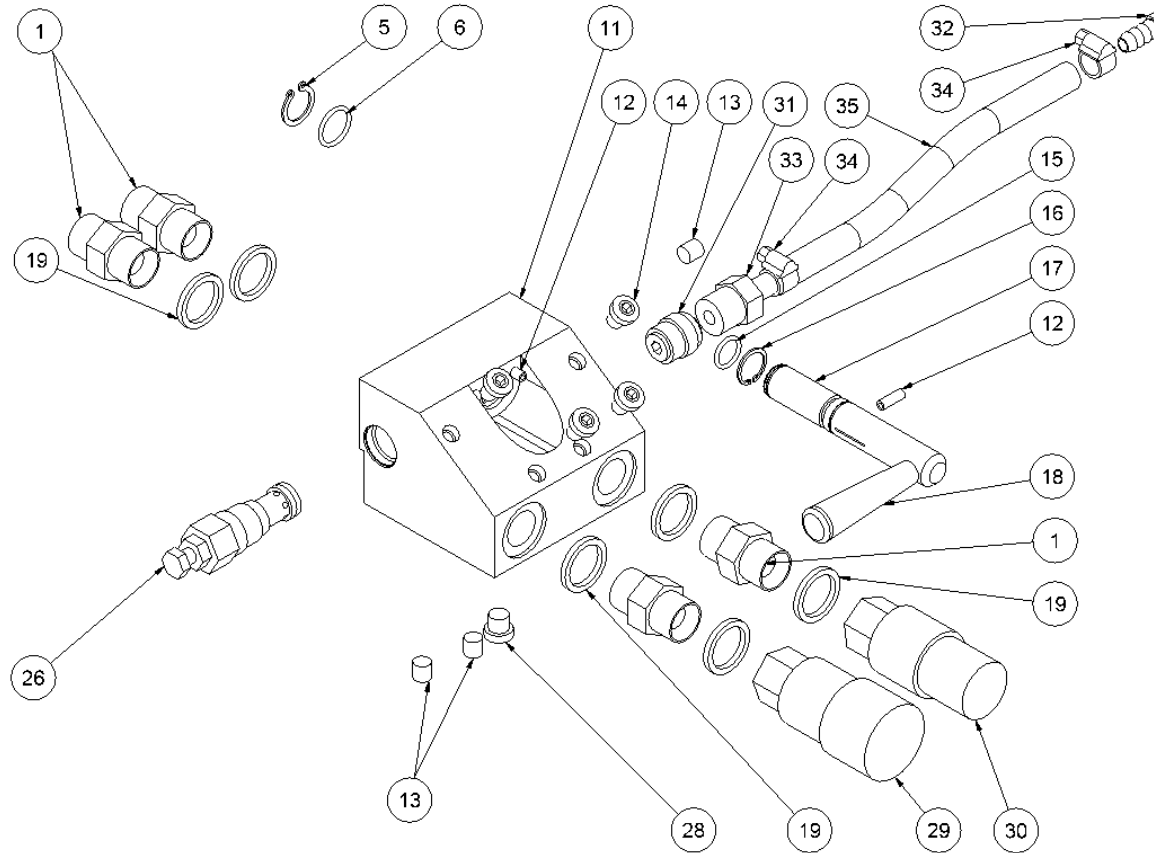

HPP18E spare parts list

From serial No. 13912

Fig. 3

Pos.	Part No.	Description	Pcs.
1	7421063	Fitting 1/2"x1/2" BSP	4
5	7621606	Retaining ring A17	1
6	7521609	O-ring 17x2 mm	1
11	8221731	Valve block	1
12	7621050	Roll pin ø5x14	3
13	7621037	Pipe plug 1/8" <i>Loctite 542</i>	3
14	7621044	Screw M8x16	4
15	7521608	O-ring 13x2 mm	1
16	7621607	Retaining ring AV17	1
17	8221605	Spool	1
18	7721094	Lever ON/OFF <i>Loctite 243</i>	1
19	7521072	Seal ring 1/2"	6
26	7421587	Pressure relief valve <i>40 Nm</i>	1
28	7621323	Threaded plug 1/8" w/seal	1
29	7401142	Q.R. coupling 1/2" BSP female	1
30	7401141	Q.R. coupling 1/2" BSP male	1
31	7421733	Check valve	1
32	7421734	Hose fitting 3/8"x1/8"	1
33	7421735	Hose fitting 3/8"x1/2" <i>Loctite 542</i>	1
34	7421740	Hose clip 3/8"	2
35	9021739	Hose 3/8"	1
-	2121660	Valve block complete HPP18E/18E FLEX	1