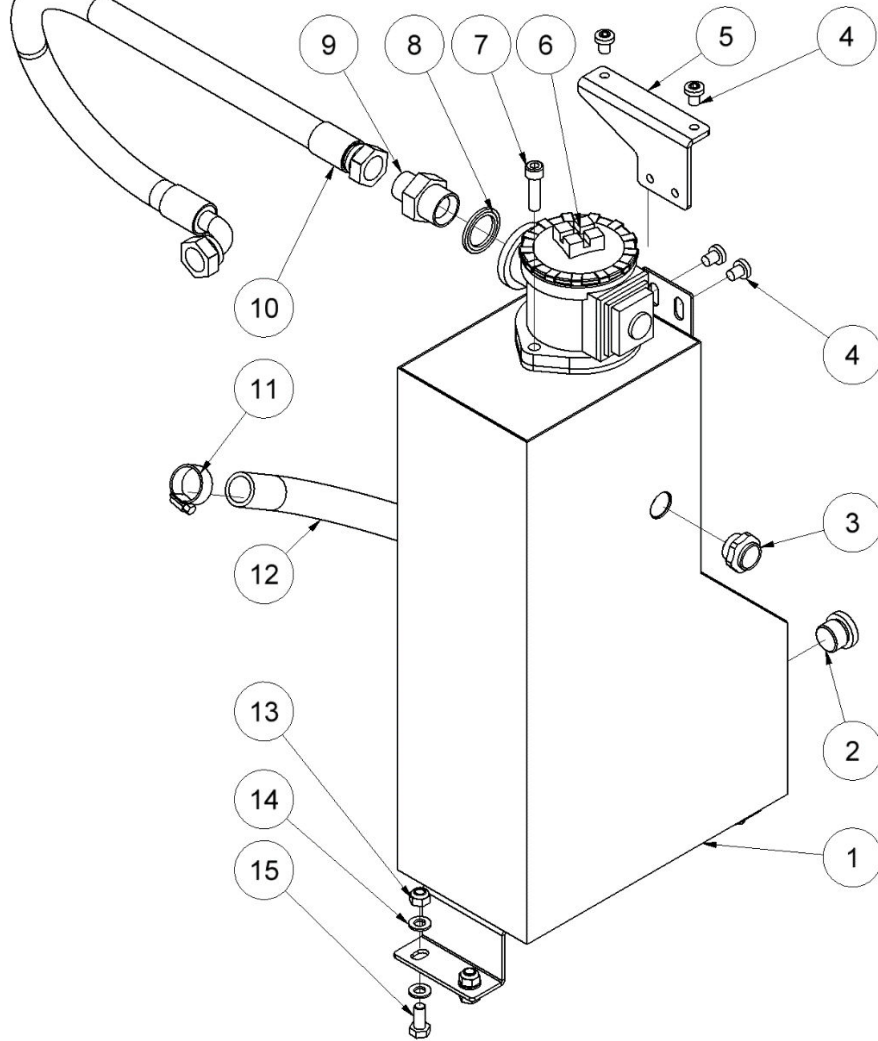

HPP18E spare parts list

From serial No. 13912

Fig. 3

Pos.	Part No.	Description	Pcs.
1	7421063	Fitting 1/2"x1/2" BSP	4
5	7621606	Retaining ring A17	1
6	7521609	O-ring 17x2 mm	1
11	8221731	Valve block	1
12	7621050	Roll pin ø5x14	3
13	7621037	Pipe plug 1/8" <i>Loctite 542</i>	3
14	7621044	Screw M8x16	4
15	7521608	O-ring 13x2 mm	1
16	7621607	Retaining ring AV17	1
17	8221605	Spool	1
18	7721094	Lever ON/OFF <i>Loctite 243</i>	1
19	7521072	Seal ring 1/2"	6
26	7421587	Pressure relief valve <i>40 Nm</i>	1
28	7621323	Threaded plug 1/8" w/seal	1
29	7401142	Q.R. coupling 1/2" BSP female	1
30	7401141	Q.R. coupling 1/2" BSP male	1
31	7421733	Check valve	1
32	7421734	Hose fitting 3/8"x1/8"	1
33	7421735	Hose fitting 3/8"x1/2" <i>Loctite 542</i>	1
34	7421740	Hose clip 3/8"	2
35	9021739	Hose 3/8"	1
-	2121660	Valve block complete HPP18E/18E FLEX	1

HPP18E spare parts list

From serial No. 13912

Fig. 4

Pos.	Part No.	Description	Pcs.
1	8223342	Hydraulic oil tank HPP18	1
2	7621075	Threaded plug 1/2" w/ seal	1
3	7721099	Sight glass 1/2" w/ seal	1
4	7621042	Screw M8x10	4
5	8223343	Tank mount bracket	1
6	8421092	Filter arrangement complete	1
7	7621045	Screw M8x30 <i>Loctite 243</i>	2
8	7521118	Seal ring 3/4"	1
9	7421582	Fitting 1/2"x3/4"	1
10	8723397	Cooler pressure hose	1
11	7421082	Hose clip 3/4"	2
12	9021769	Suction hose 3/4"	1
13	7621010	Nut M8	4
14	7621171	Washer M8	8
15	7623004	Screw M8x18	4