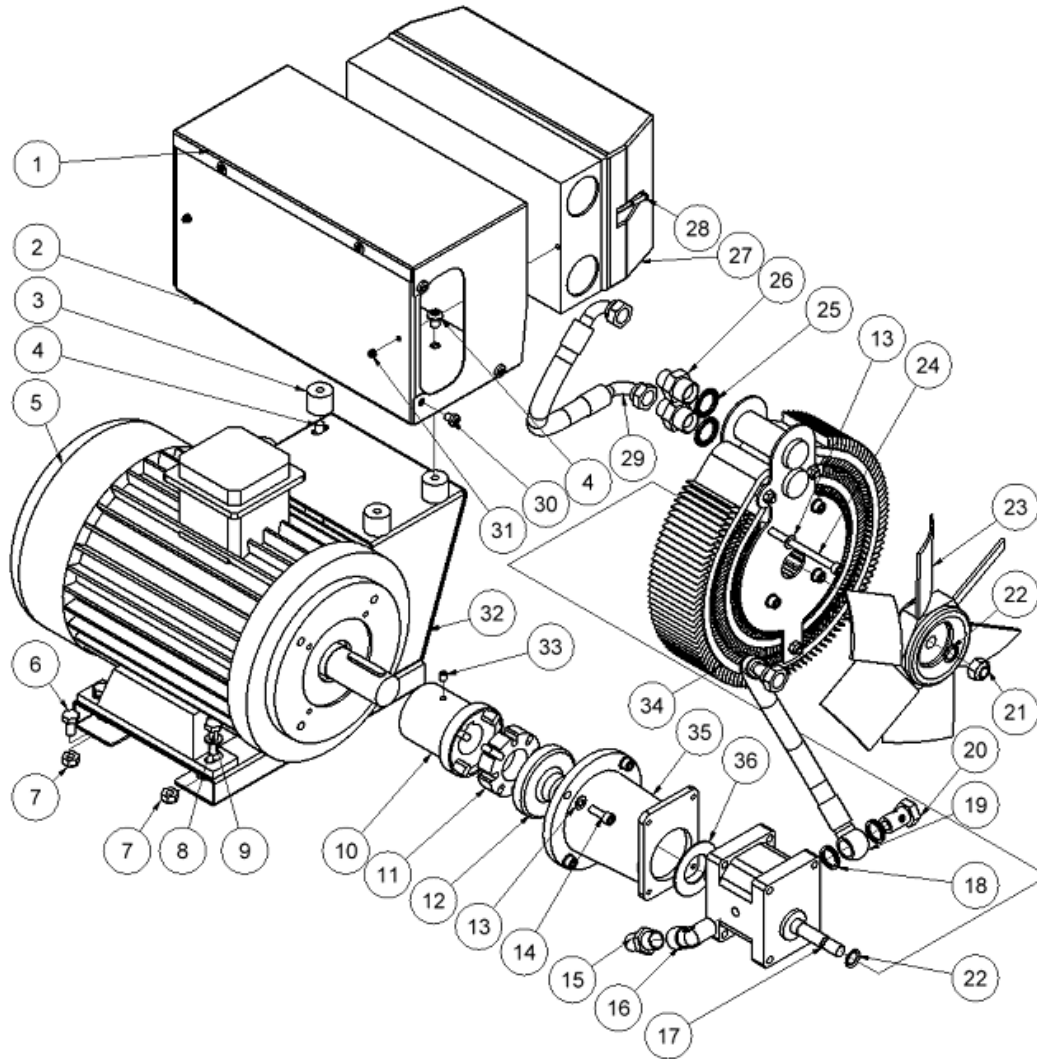

HPP18E spare parts list

From serial No. 13912

Fig. 2

Pos.	Part No.	Description	Pcs.
1	8223389	Starter cover	1
2	8223390	Starter frame	1
3	8722356	Rubber damper ø30x25	4
4	7623338	Screw M10x12	8
5	7321321	Electro motor 11.0 kW	1
6	7621334	Screw M10x20	2
7	7621027	Nut M10	4
8	7621163	Screw M10x35	4
9	7621172	Washer M10	4
10	7421438	Coupling engine part	1
11	7421437	Rubber coupling	1
12	7421439	Coupling pump 20 Nm	1
13	7621171	Washer M8	4
14	7631496	Screw M8x25	4
15	7421080	Hose fitting 3/4"x1/2" Loctite 542	1
16	7421060	Angle nipple 1/2" Loctite 542	1
17	7421434	Pump 11 ccm for HPP18E 30 l.p.m.	1
17	7421624	Pump 14 ccm for HPP18E 40 l.p.m.	1
-	9021667	Seal kit for hydraulic pump	1
18	7521072	Seal ring 1/2"	2
19	8721443	Pressure hose w/banjo	1
20	7421062	Banjo bolt 1/2"	1
21	7621111	Nut M14x1.5	1
22	7621117	Spring washer M14	2
23	8321561	Fan ø280-6	1
24	7621043	Screw M8x110 for HPP18E 30 l.p.m. Loctite 243 - 15 Nm	4
24	7621770	Screw M8x120 for HPP18E 40 l.p.m. Loctite 243 - 15 Nm	4
25	7521118	Seal ring 3/4"	2
26	7421582	Fitting 1/2"x3/4"	2
27	7323366	11kW Y/D starter	1
28	7632550	Screw M5x20	2
29	8721721	Cooler pressure hose	1
30	7621042	Screw M8x10	8
31	7633361	Nut M5	2
32	8223387	Motor stand	1
33	7621031	Set screw M8x8 Loctite 243 - 7 Nm	1
34	2121103	Cooler complete	1
35	7421068	Coupling housing	1
36	9922133	Centering washer	1