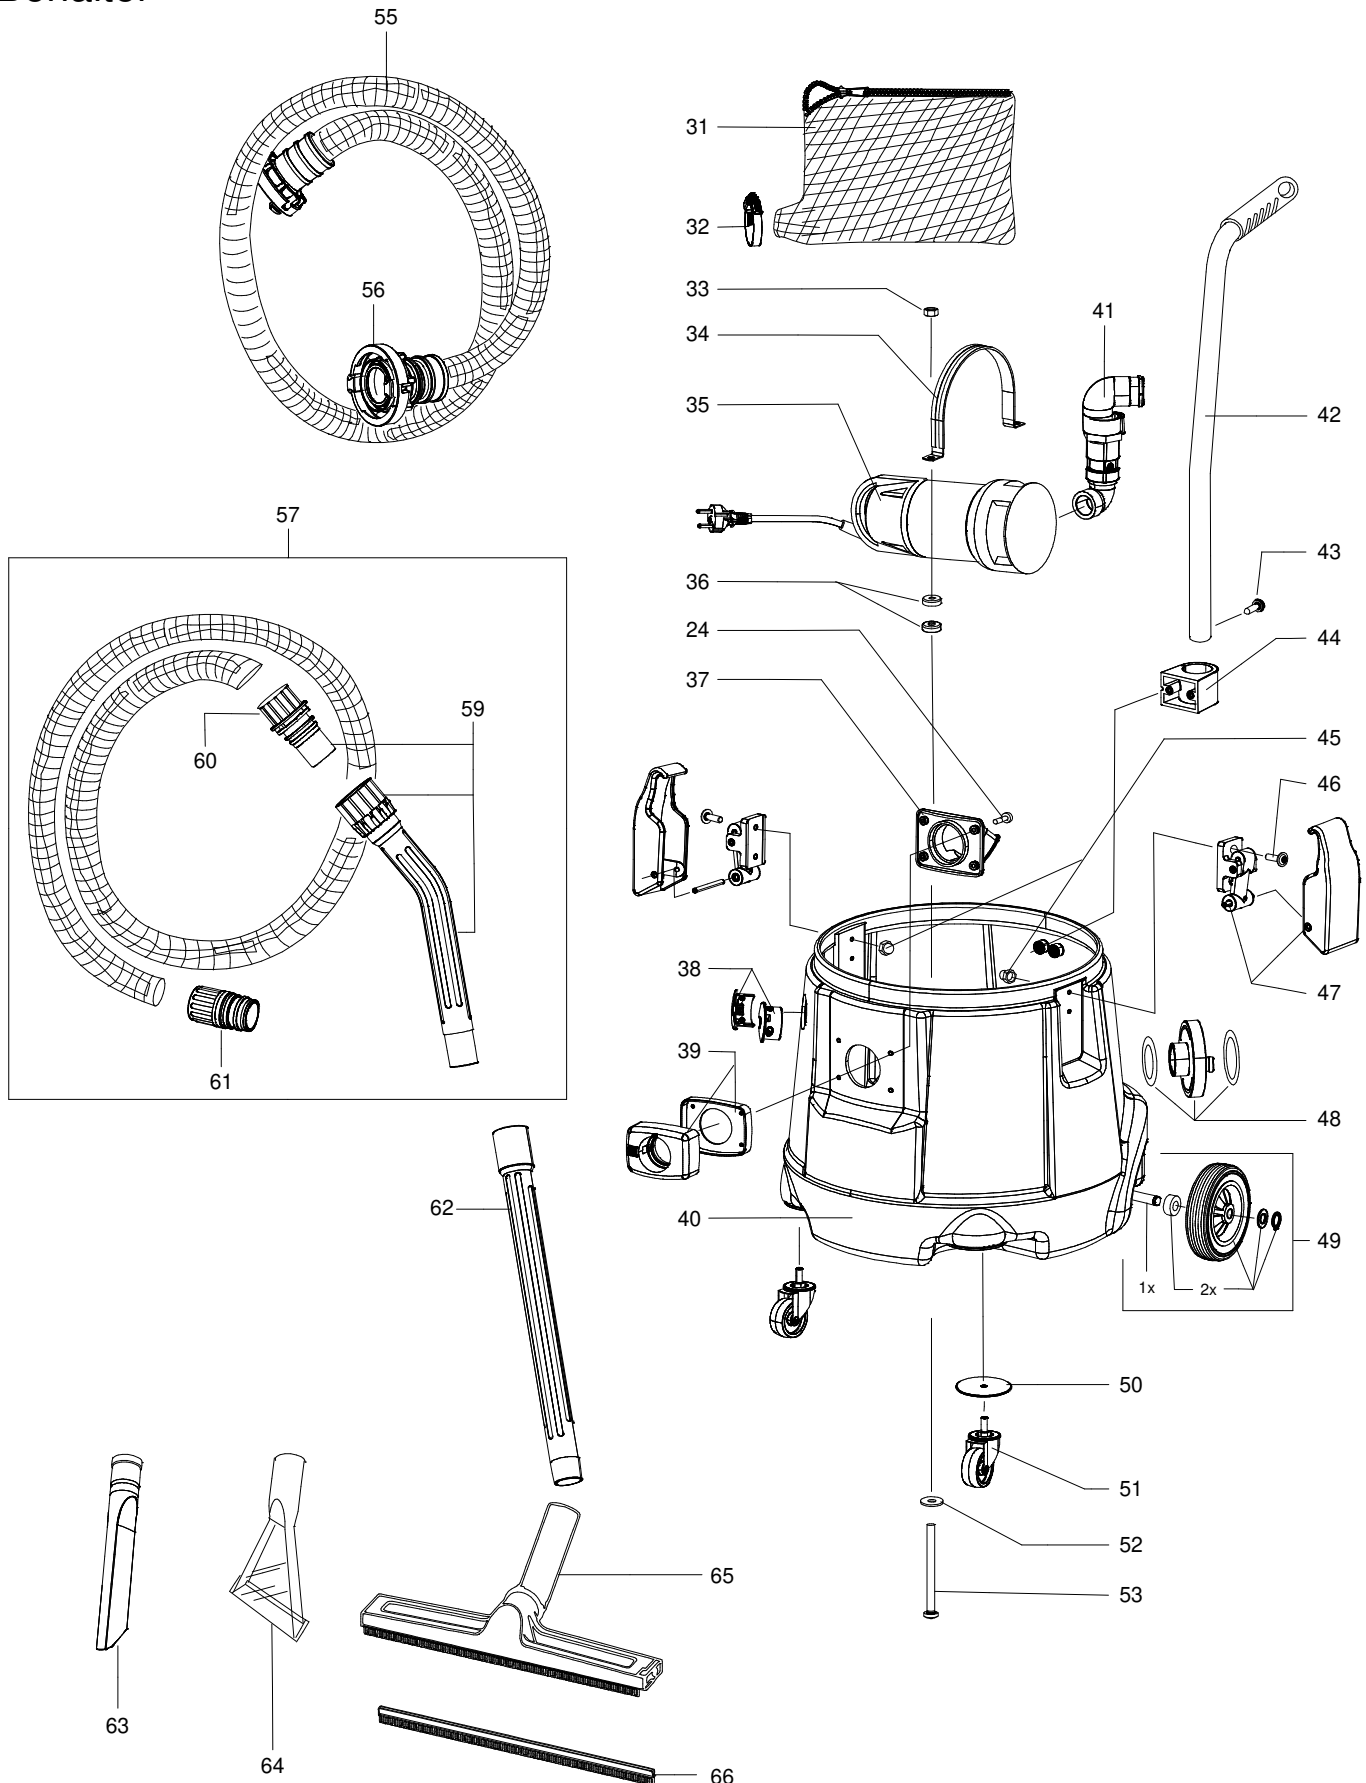

EPS 50  
Oberteil

EPS 50  
Behälter

09927000

EPS 50 - 230V

Version

01

Dated: 23.03.2023

all prices excl. VAT

Pos.	Description	Item No.	pc.	Pos.	Description	Item No.	pc.
1	Push button	69927001	1	41	Tube with non return valve	69927041	1
2	Compression spring	69927002	1	42	Driving rod	69927042	1
3	Capacitor	69927003	1	43	Screw M4x12	80201515	2
4	Cover	69927004	1	44	Clamp	69927044	2
5	Front plate	69927005	1	45	Nut M4	80201019	4
6	Socket	69927006	1	46	Screw M4x14	80201457	4
7	Socket cap	69927007	1	47	Locking	69927047	2
8	Filter cartridge	69927008	1	48	Coupling	69927048	1
9	PRCD-Connecting cable 3x1,5mm <sup>2</sup> 10m	69927009	1	49	Axle with wheels	69927049	1
10	PRCD-Switch	80600139	1	50	Washer 80x8,1x3	69927050	2
11	Housing set	69927011	1	51	Caster wheel	69927051	2
12	Wire locking flange	69927012	1	52	Washer 5,3	80201353	2
13	Housing 1	69927013	1	53	Screw M5x60	80201368	2
14	Air duct	69927014	1	55	Hose, compl.	69927055	1
15	Upper motor bearing	69927015	1	56	Hose coupling	69927056	1
16	Motor	69927016	1	57	Suction hose, compl.	69927057	1
17	Lower bearing	69927017	1	59	Handle, compl.	69927059	1
18	Switch	69927018	1	60	Hose connection 2	69927060	1
19	Switch housing	69927019	1	61	Hose connection 1	69927061	1
20	Housing 2	69927020	1	62	Tube	69927062	4
21	Outgoing air filter housing	69927021	1	63	Crevice nozzle	69927063	1
22	Cover	69927022	1	64	Pond nozzle	69927064	1
23	Base plate	69927023	1	65	Wet floor nozzle	69927065	1
24	Screw 5x30	80201411	8	66	Sealing for wet floor nozzle	69927066	1
25	Gasket	69927025	1				
26	Sealing tape	69927026	1				
27	Spacer block	69927027	1				
28	Float gauge	69927028	1				
29	Float housing	69927029	1				
30	Filter cartridge	69927030	1				
31	Filter	69927031	1				
32	Locking	69927032	1				
33	Nut M5	80201003	6				
34	Clamping bow	69927034	1				
35	Pump	69927035	1				
36	Dished washer	69927036	2				
37	Inlet port	69927037	1				
38	Cable clamp	69927038	1				
39	Inlet	69927039	1				
40	Container	69927040	1				