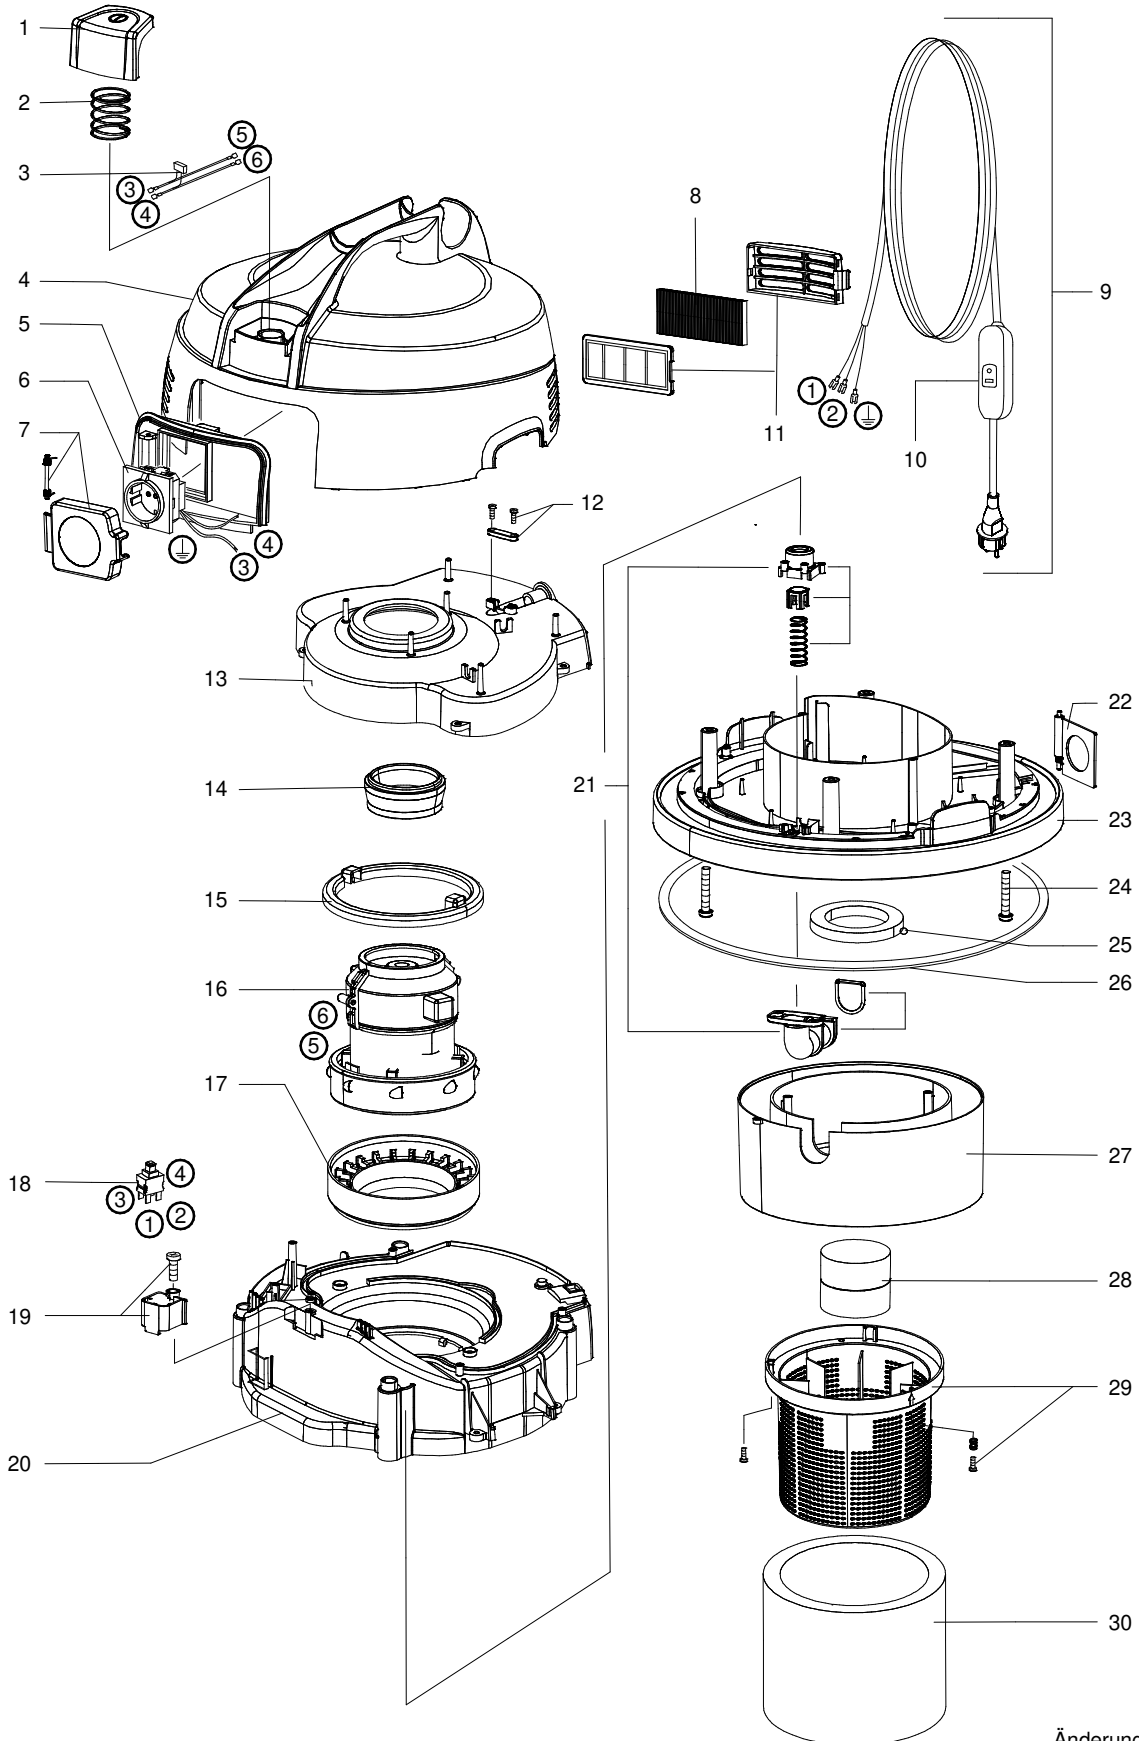

EPS 50  
Oberteil

EPS 50  
Behälter

09927000

EPS 50 - 230V

Version

01

Dated: 23.03.2023

all prices excl. VAT

Pos.	Description	Item No.	pc.	Pos.	Description	Item No.	pc.
1	Push button	69927001	1	41	Tube with non return valve	69927041	1
2	Compression spring	69927002	1	42	Driving rod	69927042	1
3	Capacitor	69927003	1	43	Screw M4x12	80201515	2
4	Cover	69927004	1	44	Clamp	69927044	2
5	Front plate	69927005	1	45	Nut M4	80201019	4
6	Socket	69927006	1	46	Screw M4x14	80201457	4
7	Socket cap	69927007	1	47	Locking	69927047	2
8	Filter cartridge	69927008	1	48	Coupling	69927048	1
9	PRCD-Connecting cable 3x1,5mm <sup>2</sup> 10m	69927009	1	49	Axle with wheels	69927049	1
10	PRCD-Switch	80600139	1	50	Washer 80x8,1x3	69927050	2
11	Housing set	69927011	1	51	Caster wheel	69927051	2
12	Wire locking flange	69927012	1	52	Washer 5,3	80201353	2
13	Housing 1	69927013	1	53	Screw M5x60	80201368	2
14	Air duct	69927014	1	55	Hose, compl.	69927055	1
15	Upper motor bearing	69927015	1	56	Hose coupling	69927056	1
16	Motor	69927016	1	57	Suction hose, compl.	69927057	1
17	Lower bearing	69927017	1	59	Handle, compl.	69927059	1
18	Switch	69927018	1	60	Hose connection 2	69927060	1
19	Switch housing	69927019	1	61	Hose connection 1	69927061	1
20	Housing 2	69927020	1	62	Tube	69927062	4
21	Outgoing air filter housing	69927021	1	63	Crevice nozzle	69927063	1
22	Cover	69927022	1	64	Pond nozzle	69927064	1
23	Base plate	69927023	1	65	Wet floor nozzle	69927065	1
24	Screw 5x30	80201411	8	66	Sealing for wet floor nozzle	69927066	1
25	Gasket	69927025	1				
26	Sealing tape	69927026	1				
27	Spacer block	69927027	1				
28	Float gauge	69927028	1				
29	Float housing	69927029	1				
30	Filter cartridge	69927030	1				
31	Filter	69927031	1				
32	Locking	69927032	1				
33	Nut M5	80201003	6				
34	Clamping bow	69927034	1				
35	Pump	69927035	1				
36	Dished washer	69927036	2				
37	Inlet port	69927037	1				
38	Cable clamp	69927038	1				
39	Inlet	69927039	1				
40	Container	69927040	1				